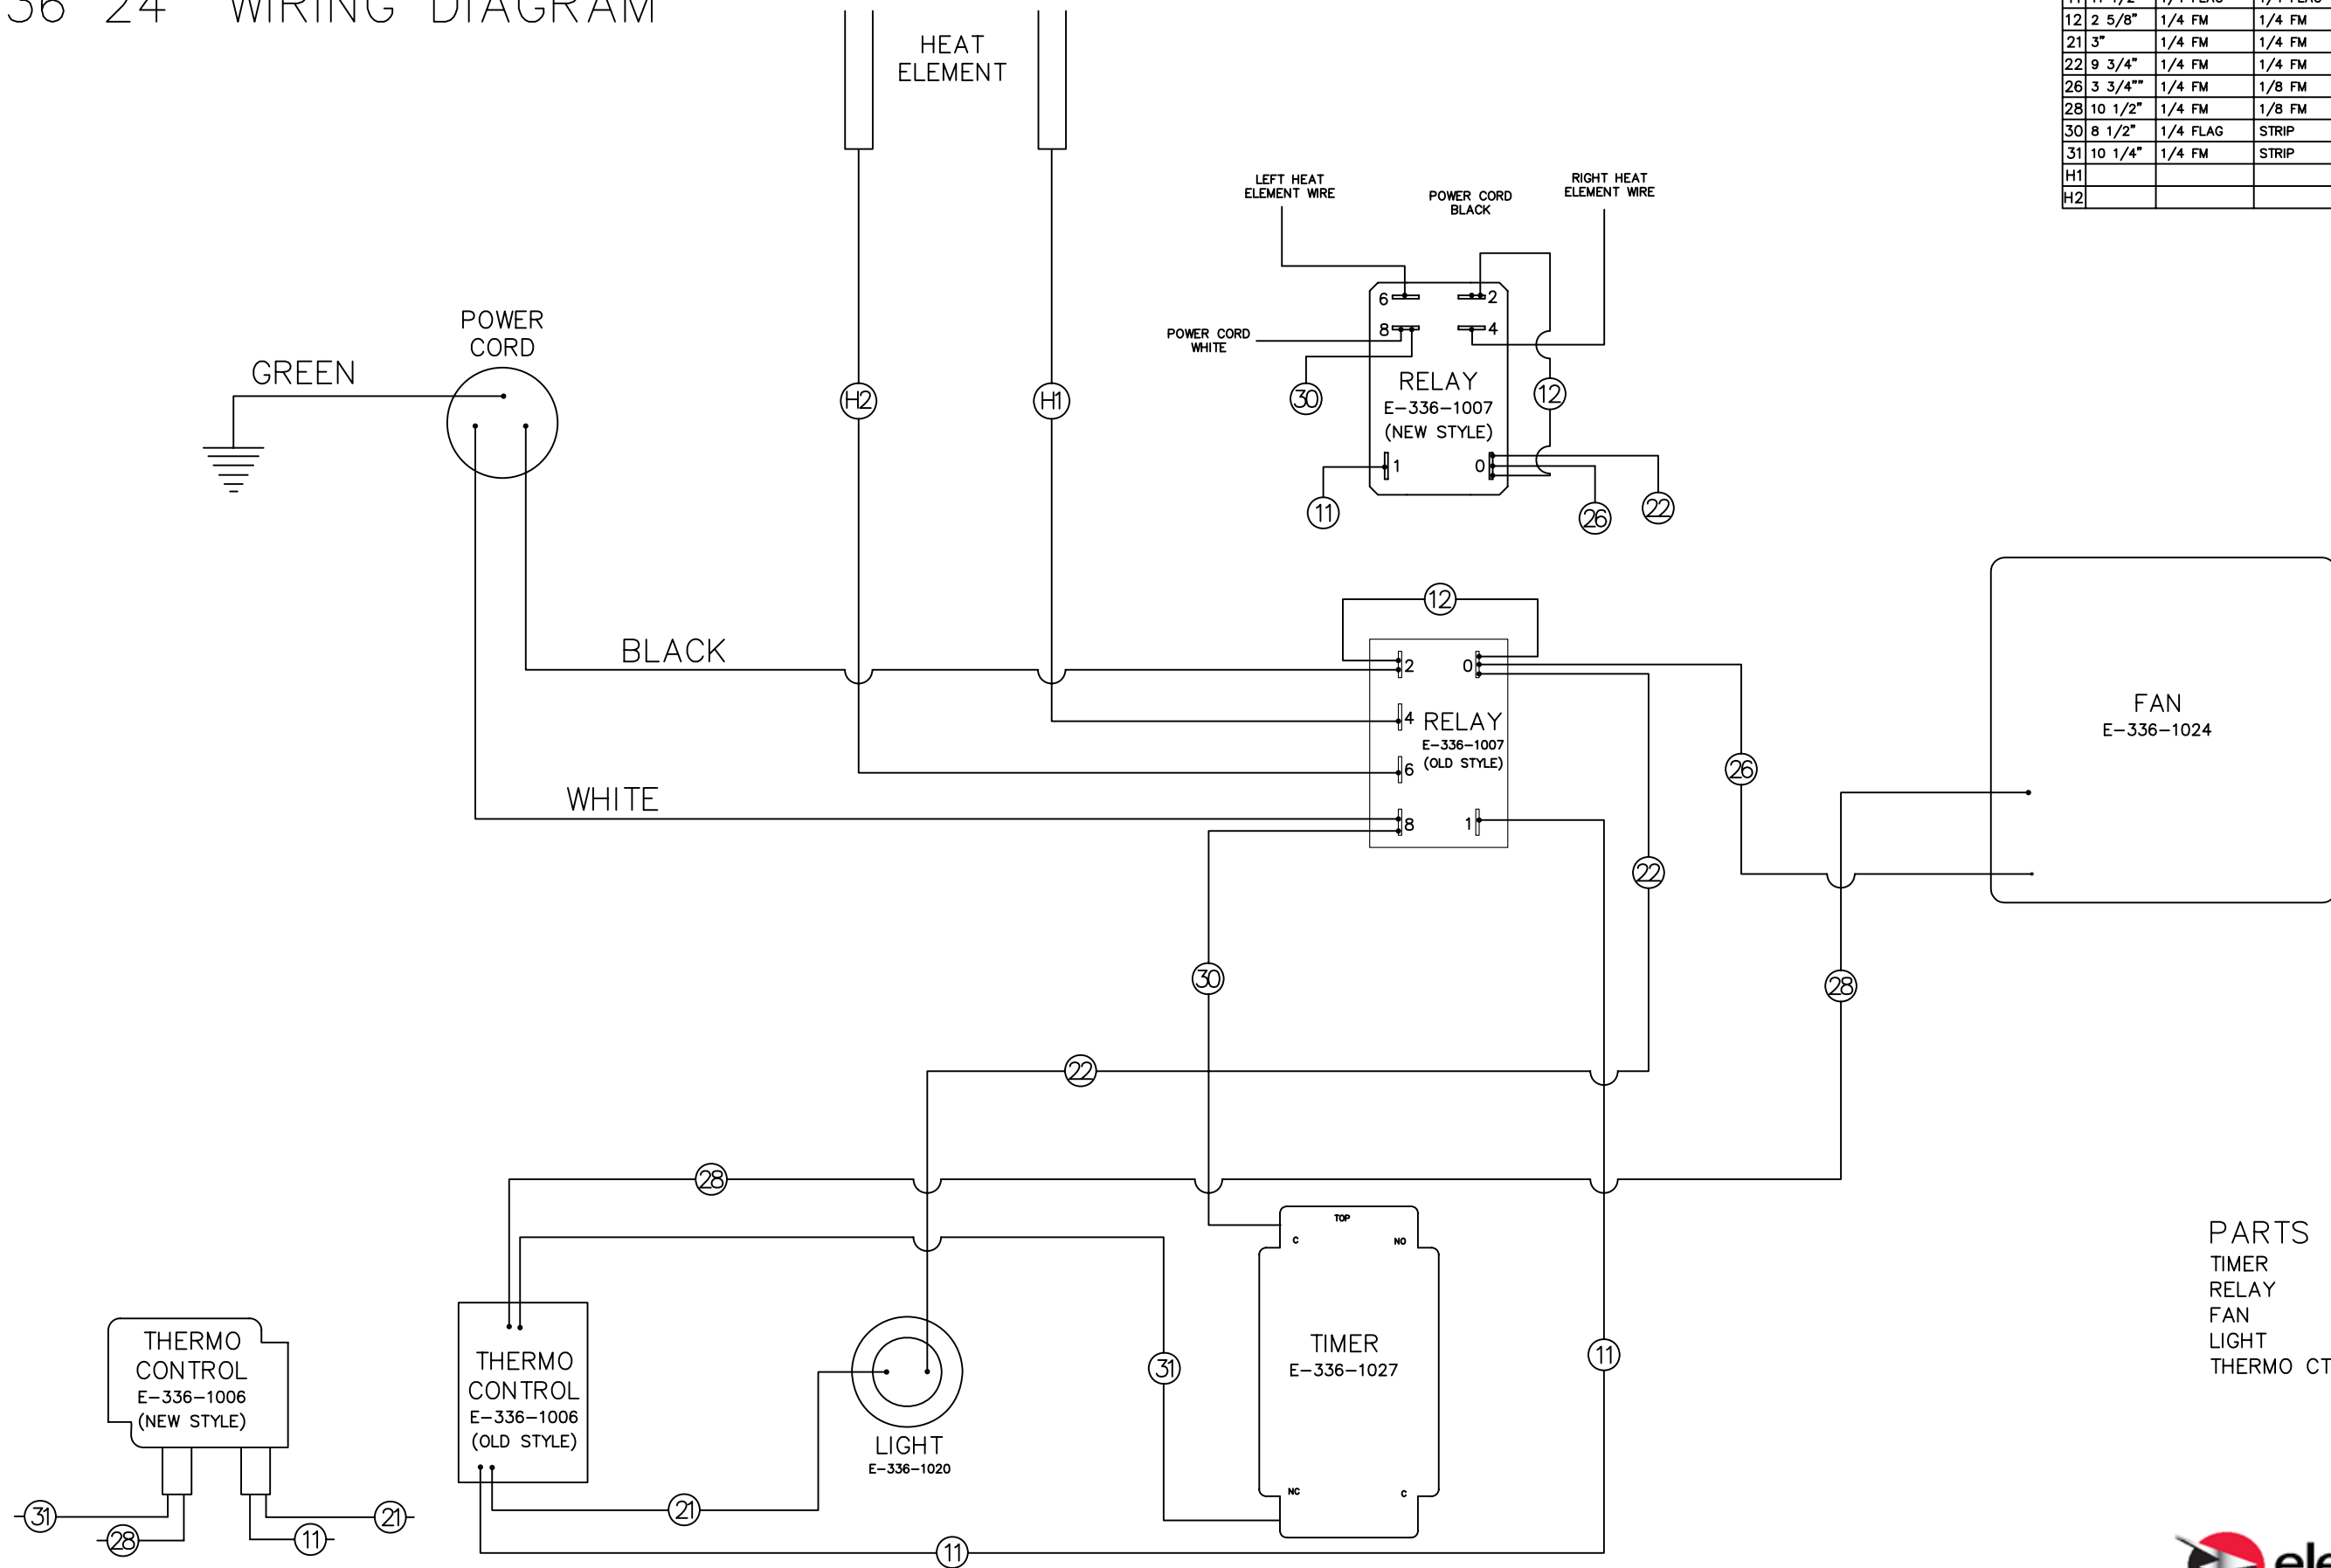

336 24" WIRING DIAGRAM

#	LENGTH	END A	END B	WIRE SIZE	LOCATION
11	11 1/2"	1/4 FLAG	1/4 FLAG	16 AWG	THERMO CTRL TO RELAY
12	2 5/8"	1/4 FM	1/4 FM	16 AWG	RELAY JUMPER
21	3"	1/4 FM	1/4 FM	16 AWG	LIGHT TO THERMO CTRL
22	9 3/4"	1/4 FM	1/4 FM	16 AWG	LIGHT TO RELAY
26	3 3/4"	1/4 FM	1/8 FM	16 AWG	FAN TO RELAY
28	10 1/2"	1/4 FM	1/8 FM	16 AWG	FAN TO THERMO CTRL
30	8 1/2"	1/4 FLAG	STRIP	16 AWG	TIMER TO RELAY
31	10 1/4"	1/4 FM	STRIP	16 AWG	THERMO CTRL TO TIMER
H1					HEAT ELEMENT TO RELAY
H2					HEAT ELEMENT TO RELAY

- PARTS LIST**
- TIMER E-336-1027
 - RELAY E-336-1007
 - FAN E-336-1024
 - LIGHT E-336-1020
 - THERMO CTRL E-336-1006